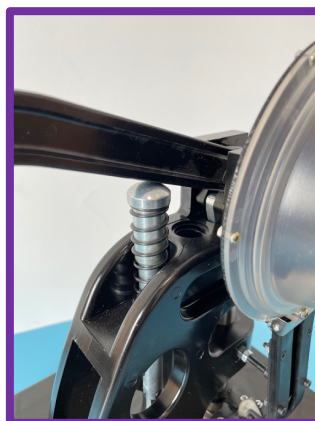

**SEMI-AUTO BANNER GROMMET MACHINE
PAIRS GROMMETS ONE TIME**

***STABLE *CONVENIENT *DURABLE**

GMDGCSTPGM6

PAIRS GROMMETS

ALUMINIUM ALLOY

VISUAL TANK

PERFECT PERFORMANCE

The Semi-Automatic Grommet machine is our new product innovation. The tank holds 100+pieces of eyelets meanwhile 100+ washers hold in the tube. Eyelet and washer flow to working position by just one action. The Visual Tank is made of PA, it is convenient inspection, the surface is smooth, and the whole body is inclined to the turntable for convenient eyelet down. Omni-directional wheel will offer more convenient for your operation.

Carton Size: 0.42*0.36*0.53M N.W 9.8KGS G.W 11KGS Eyelets Size: 19mm*10mm*5.5mm

Add: Room 912, No.3 Building, Shangdong Business Center, Haizhou District,
Haining, Zhejiang, China
Tel: +86-573-80776996 Fax: +86-573-80776998
Mob/Skype/Wechat: +86-15858322153
Email: contact@hncomax.com