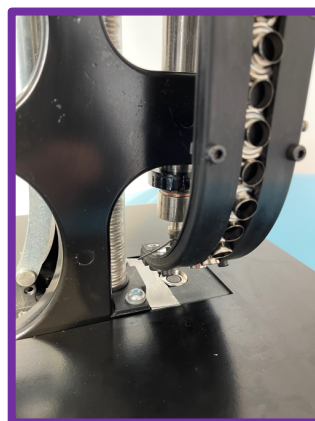

**SEMI-AUTO BANNER GROMMET MACHINE
PAIRS GROMMETS ONE TIME**

***STABLE *CONVENIENT *DURABLE**

GMDGCSTPGM6

PAIRS GROMMETS

ALUMINIUM ALLOY

VISUAL TANK

PERFECT PERFORMANCE

The Semi-Automatic Grommet machine is our new product innovation. The tank holds 100+pieces of eyelets meanwhile 100+ washers hold in the tube. Eyelet and washer flow to working position by just one action. The Visual Tank is made of PA, it is convenient inspection, the surface is smooth, and the whole body is inclined to the turntable for convenient eyelet down. Omni-directional wheel will offer more convenient for your operation.

Carton Size: 0.42*0.36*0.53M N.W 9.8KGS G.W 11KGS Eyelets Size: 19mm*10mm*5.5mm

Add: Room 912, No.3 Building, Shangdong Business Center, Haizhou District,
Haining, Zhejiang, China
Tel: +86-573-80776996 Fax: +86-573-80776998
Mob/Skype/Wechat: +86-15858322153
Email: contact@hncomax.com