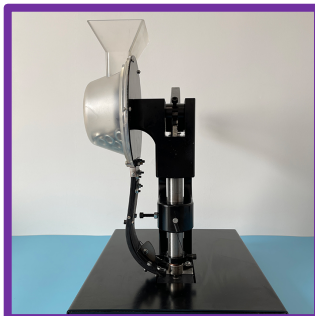

**SEMI-AUTO BANNER GROMMET MACHINE
PAIRS GROMMETS ONE TIME**

***STABLE *CONVENIENT *DURABLE**

GMDGCSTPGM6

PAIRS GROMMETS

ALUMINIUM ALLOY

VISUAL TANK

PERFECT PERFORMANCE

The Semi-Automatic Grommet machine is our new product innovation. The tank holds 100+pieces of eyelets meanwhile 100+ washers hold in the tube. Eyelet and washer flow to working position by just one action. The Visual Tank is made of PA, it is convenient inspection, the surface is smooth, and the whole body is inclined to the turntable for convenient eyelet down. Omni-directional wheel will offer more convenient for your operation.

Carton Size: 0.42*0.36*0.53M N.W 9.8KGS G.W 11KGS Eyelets Size: 19mm*10mm*5.5mm

Add: Room 912, No.3 Building, Shangdong Business Center, Haizhou District,
Haining, Zhejiang, China
Tel: +86-573-80776996 Fax: +86-573-80776998
Mob/Skype/Wechat: +86-15858322153
Email: contact@hncomax.com